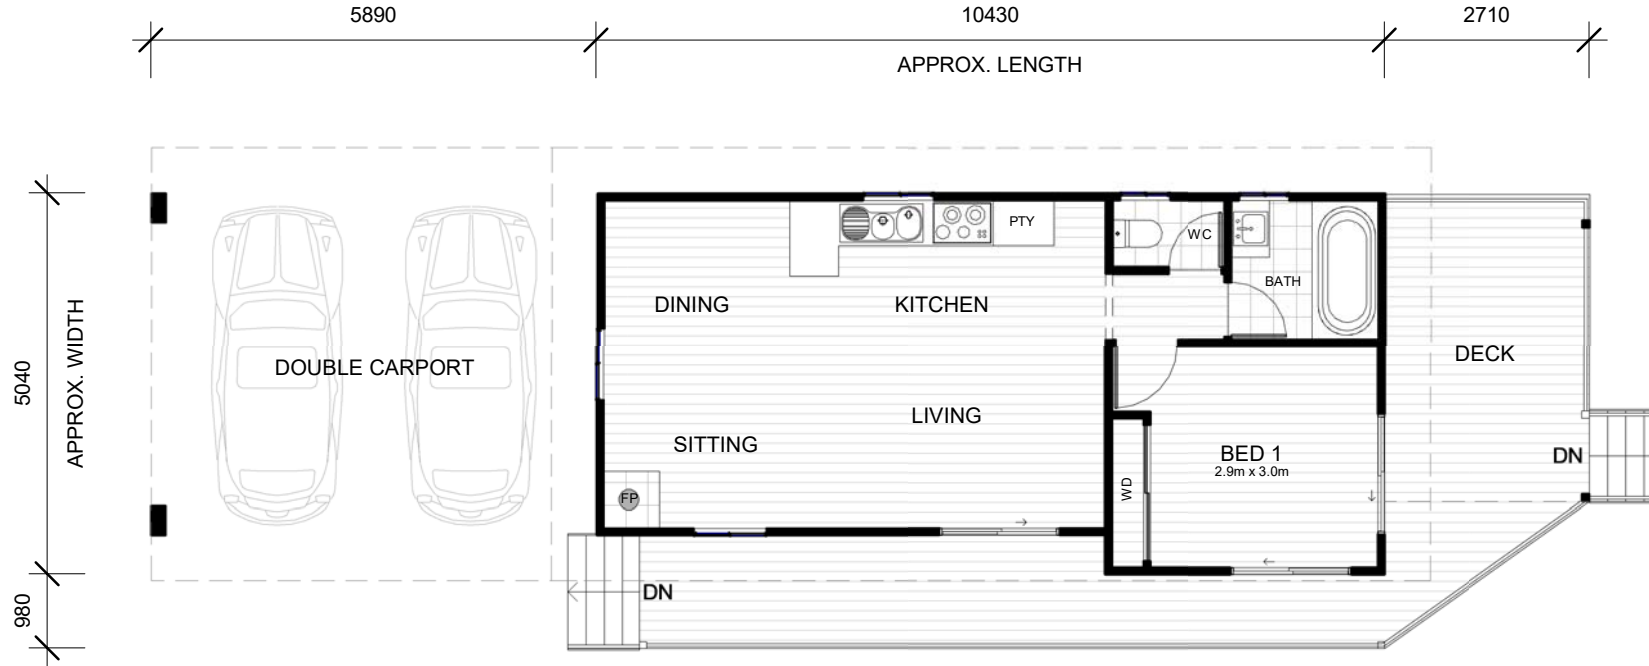

EXTERNAL AREA = 26.6m²

TOTAL AREA = 75.8m²

matt@mattbradleydesigns.com.au A4 - Scale

75.8m²

2450 - 2950 CEILING

1 MARKETING PLAN
1 : 100

ARTIST IMPRESSION ONLY

Springfield

www.mattbradleydesigns.com.au - 04 8855 4020

www.queenslandhouseremovers.com.au - 07 5499 2160

INTERNAL AREA = 49.2m²

EXTERNAL AREA = 26.6m²

TOTAL AREA = 75.8m²

matt@mattbradleydesigns.com.au A4 - Scale 1 : 100