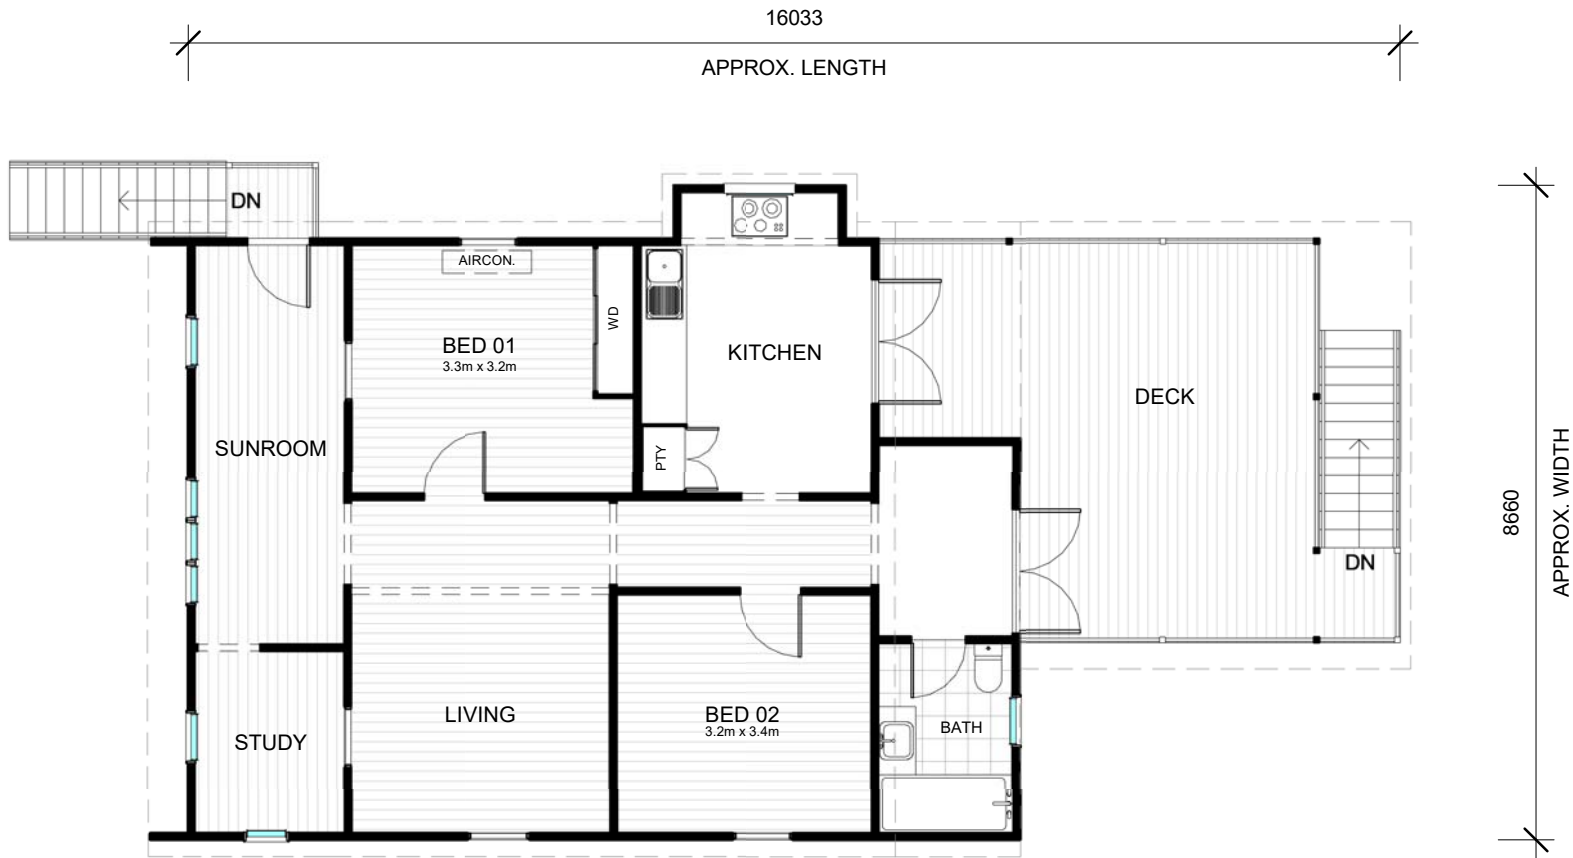

112.7m²
 2
 1
 1
 3200 CEILING

ARTIST IMPRESSION ONLY

LILLEY

www.mattbradleydesigns.com.au - 04 8855 4020

www.queenslandhouseremovers.com.au - 07 5499 2160

INTERNAL AREA = 84.1m² EXTERNAL AREA = 28.6m² TOTAL AREA = 112.7m²

matt@mattbradleydesigns.com.au A4 - Scale

112.7m²

 2

 1

 1

3200 CEILING

MARKETING PLAN

1 : 100

ARTIST IMPRESSION ONLY

LILLEY

www.mattbradleydesigns.com.au - 04 8855 4020

www.queenslandhouseremovers.com.au - 07 5499 2160

INTERNAL AREA = 84.1m²

EXTERNAL AREA = 28.6m²

TOTAL AREA = 112.7m²

matt@mattbradleydesigns.com.au A4 - Scale 1 : 100