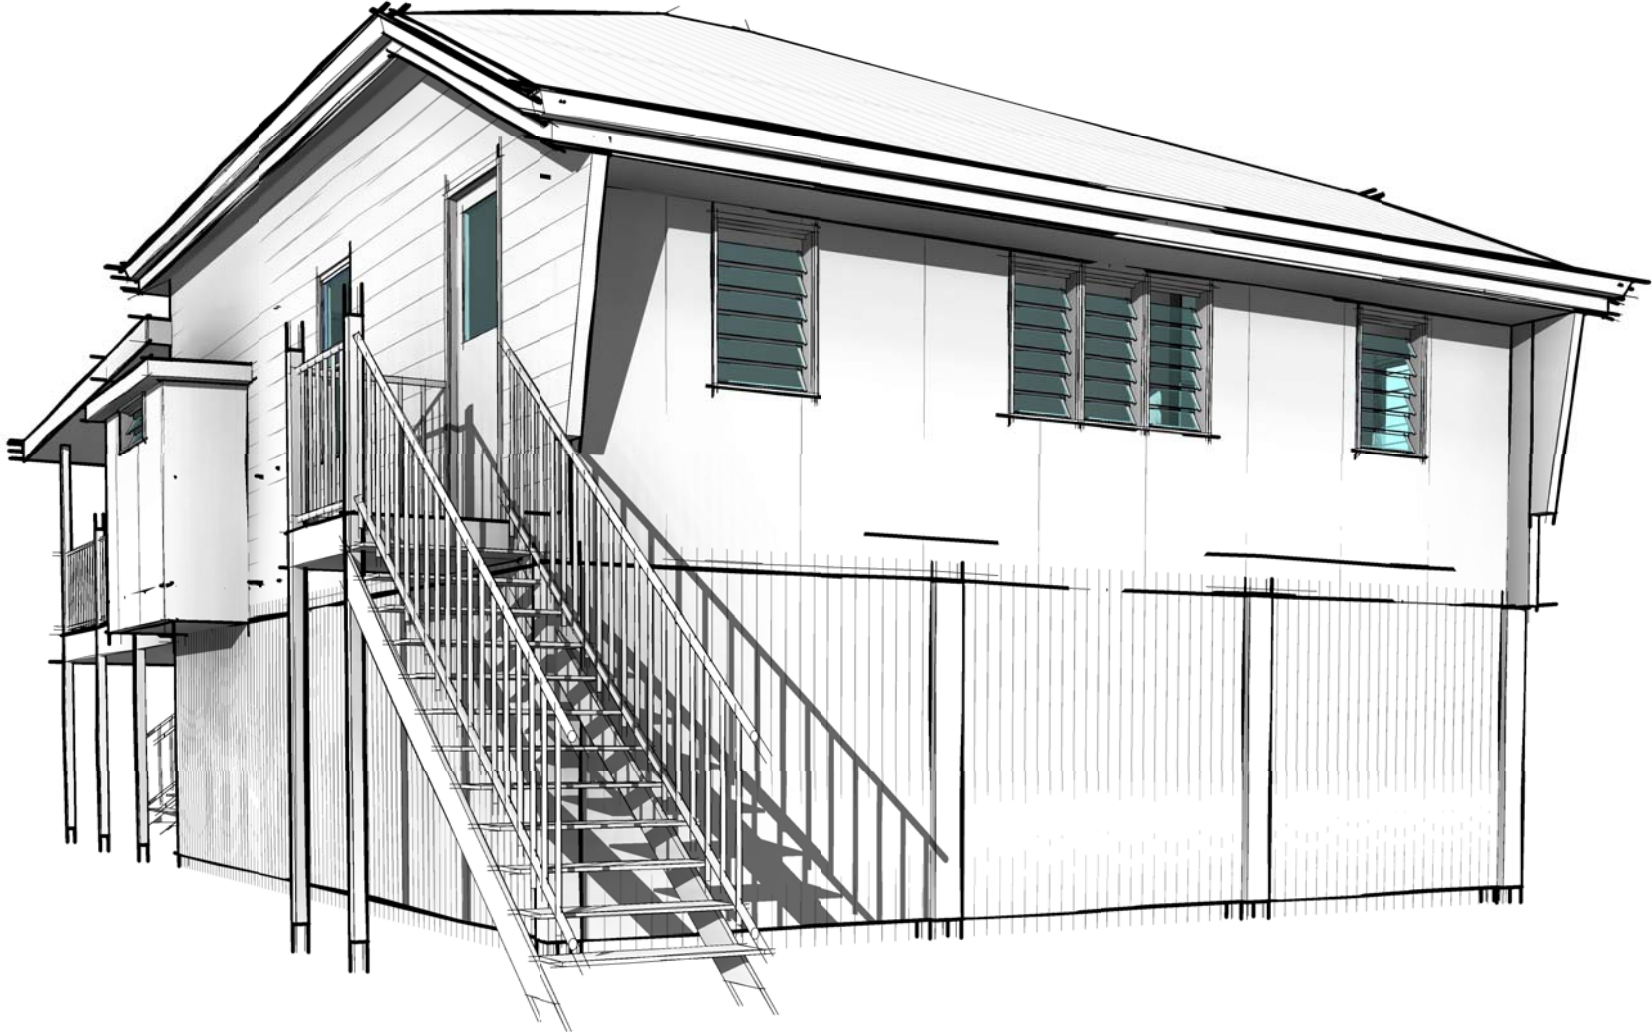

112.7m²
 2
 1
 1
 3200 CEILING

ARTIST IMPRESSION ONLY

LILLEY

www.mattbradleydesigns.com.au - 04 8855 4020

www.queenslandhouseremovers.com.au - 07 5499 2160

INTERNAL AREA = 84.1m² EXTERNAL AREA = 28.6m² TOTAL AREA = 112.7m²

matt@mattbradleydesigns.com.au A4 - Scale

112.7m²

 2

 1

 1

3200 CEILING

MARKETING PLAN

1 : 100