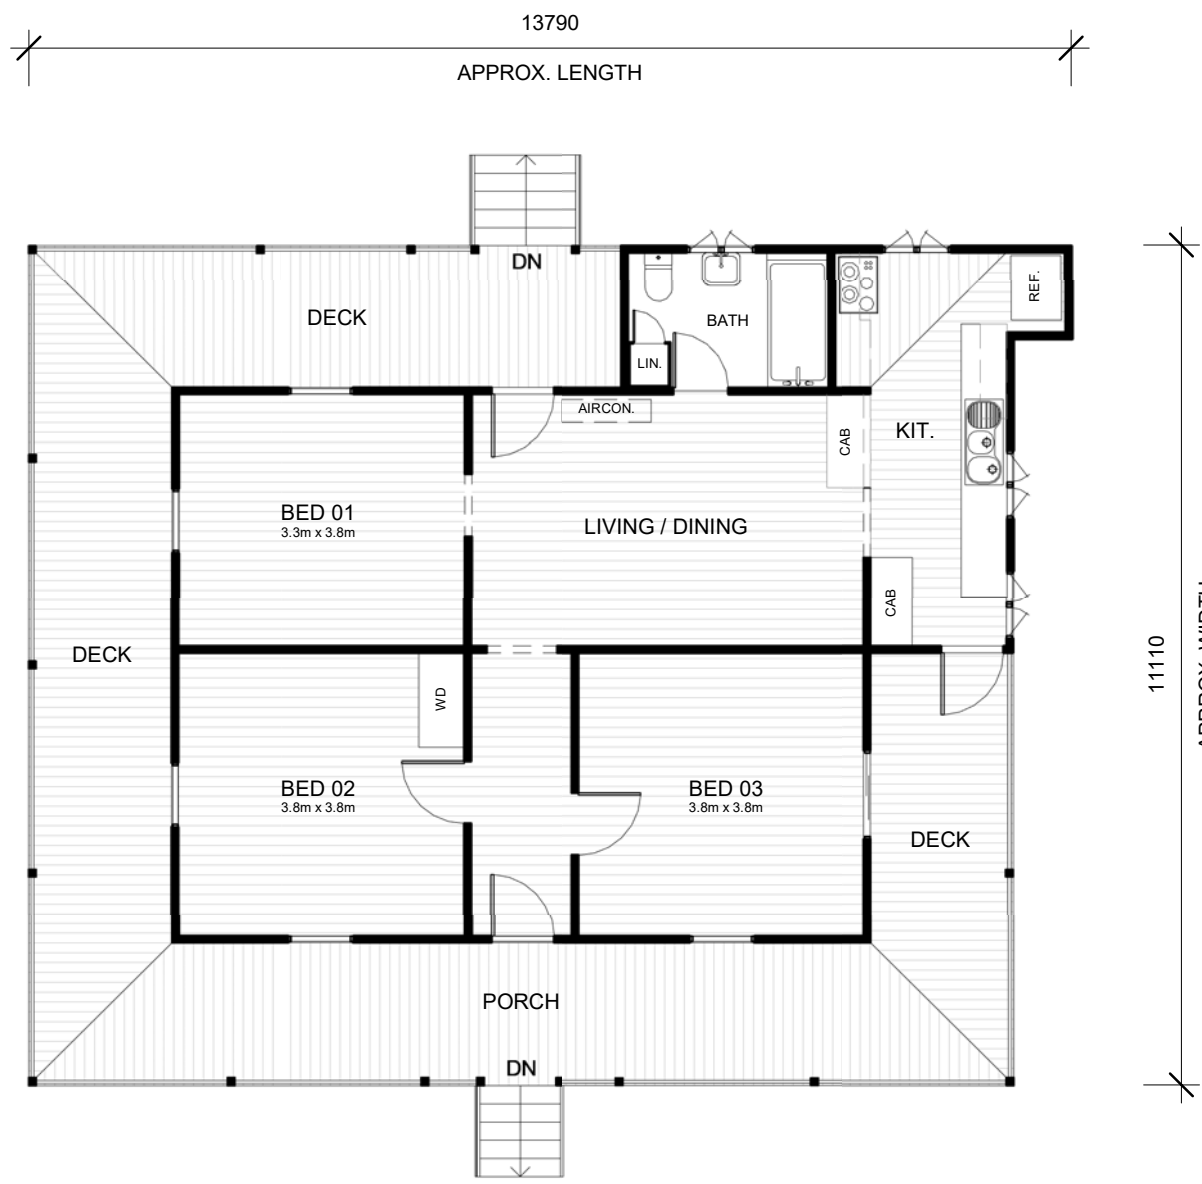

www.queenslandhouseremovers.com.au - 07 5499 2160

INTERNAL AREA = 85.3m²

EXTERNAL AREA = 60.2m²

TOTAL AREA = 145.5m²

matt@mattbradleydesigns.com.au A4 - Scale

145.5m²

-  3
-  1
-  1

3600 CEILING

MARKETING PLAN

1 : 100

ARTIST IMPRESSION ONLY

MANCHESTER

www.queenslandhouseremovers.com.au - 07 5499 2160

INTERNAL AREA = 85.3m² EXTERNAL AREA = 60.2m² TOTAL AREA = 145.5m²

www.mattbradleydesigns.com.au - 04 8855 4020