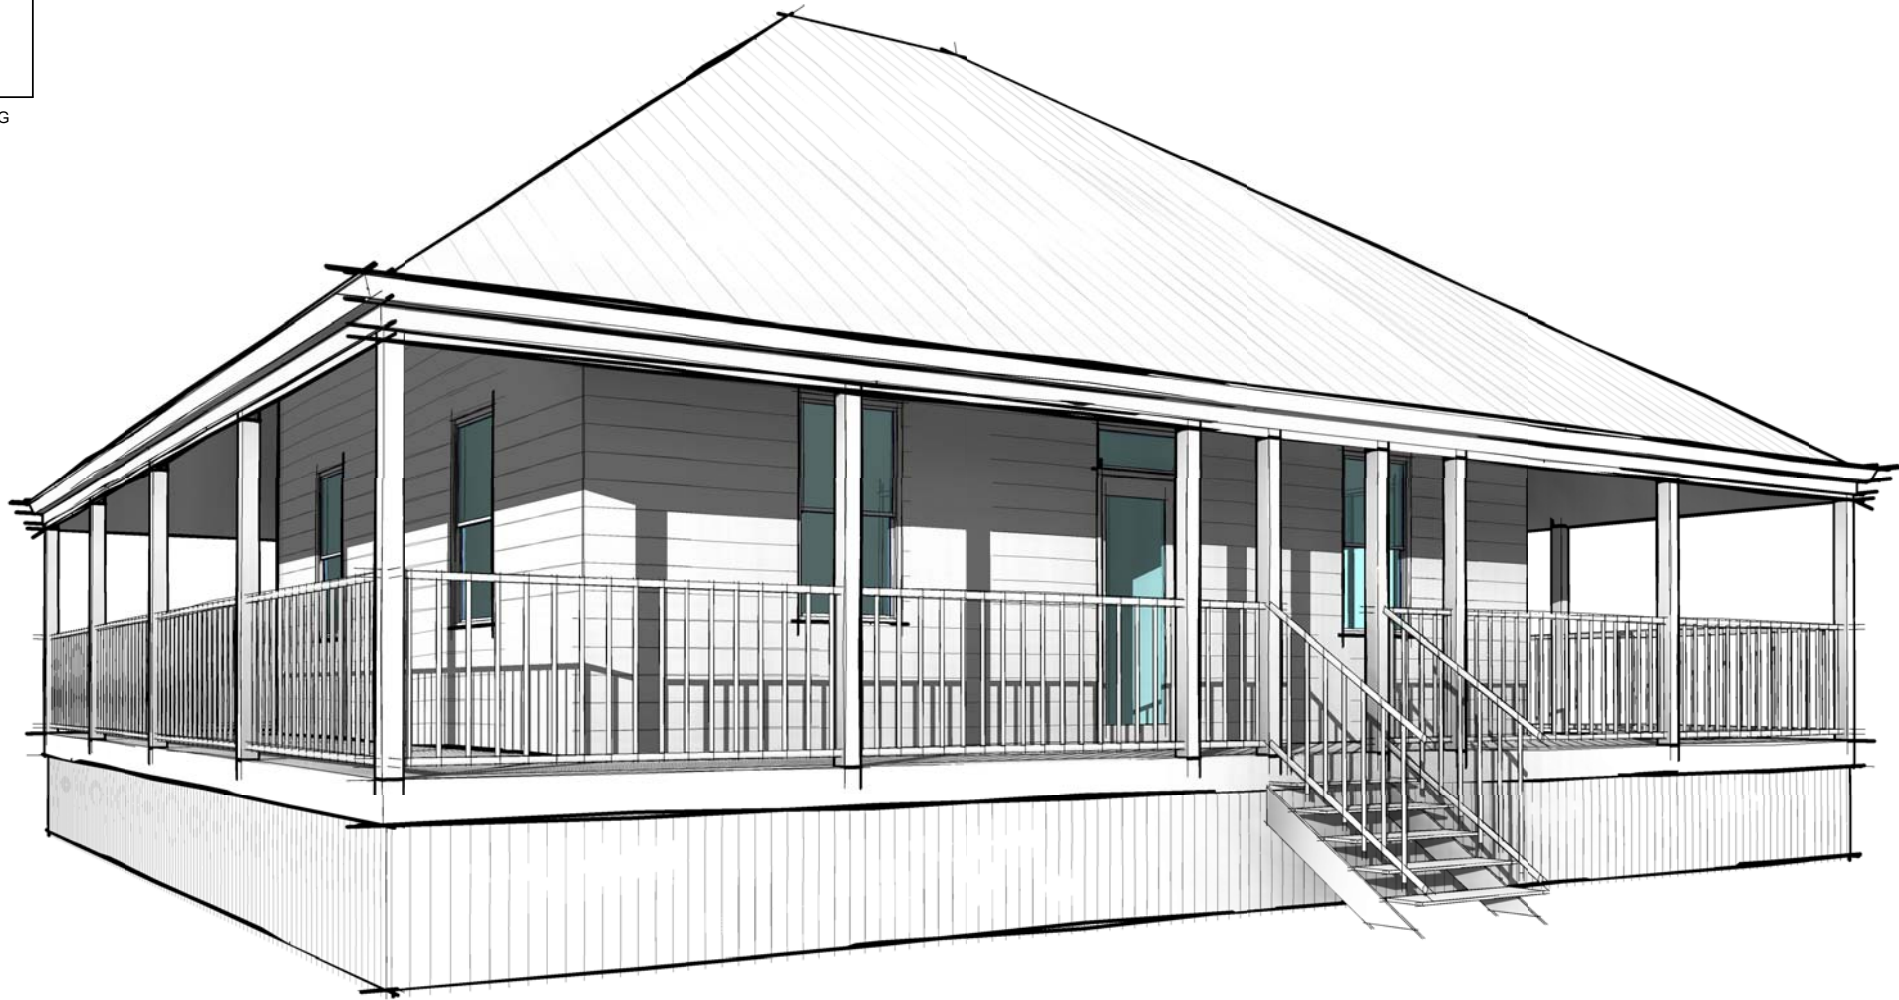

145.5m²

 3

 1

 1

3600 CEILING

ARTIST IMPRESSION ONLY

MANCHESTER

www.mattbradleydesigns.com.au - 04 8855 4020

www.queenslandhouseremovers.com.au - 07 5499 2160

INTERNAL AREA = 85.3m²

EXTERNAL AREA = 60.2m²

TOTAL AREA = 145.5m²

matt@mattbradleydesigns.com.au A4 - Scale

145.5m²

-  3
-  1
-  1

3600 CEILING

MARKETING PLAN

1 : 100

ARTIST IMPRESSION ONLY

MANCHESTER

www.queenslandhouseremovers.com.au - 07 5499 2160

INTERNAL AREA = 85.3m² EXTERNAL AREA = 60.2m² TOTAL AREA = 145.5m²

www.mattbradleydesigns.com.au - 04 8855 4020