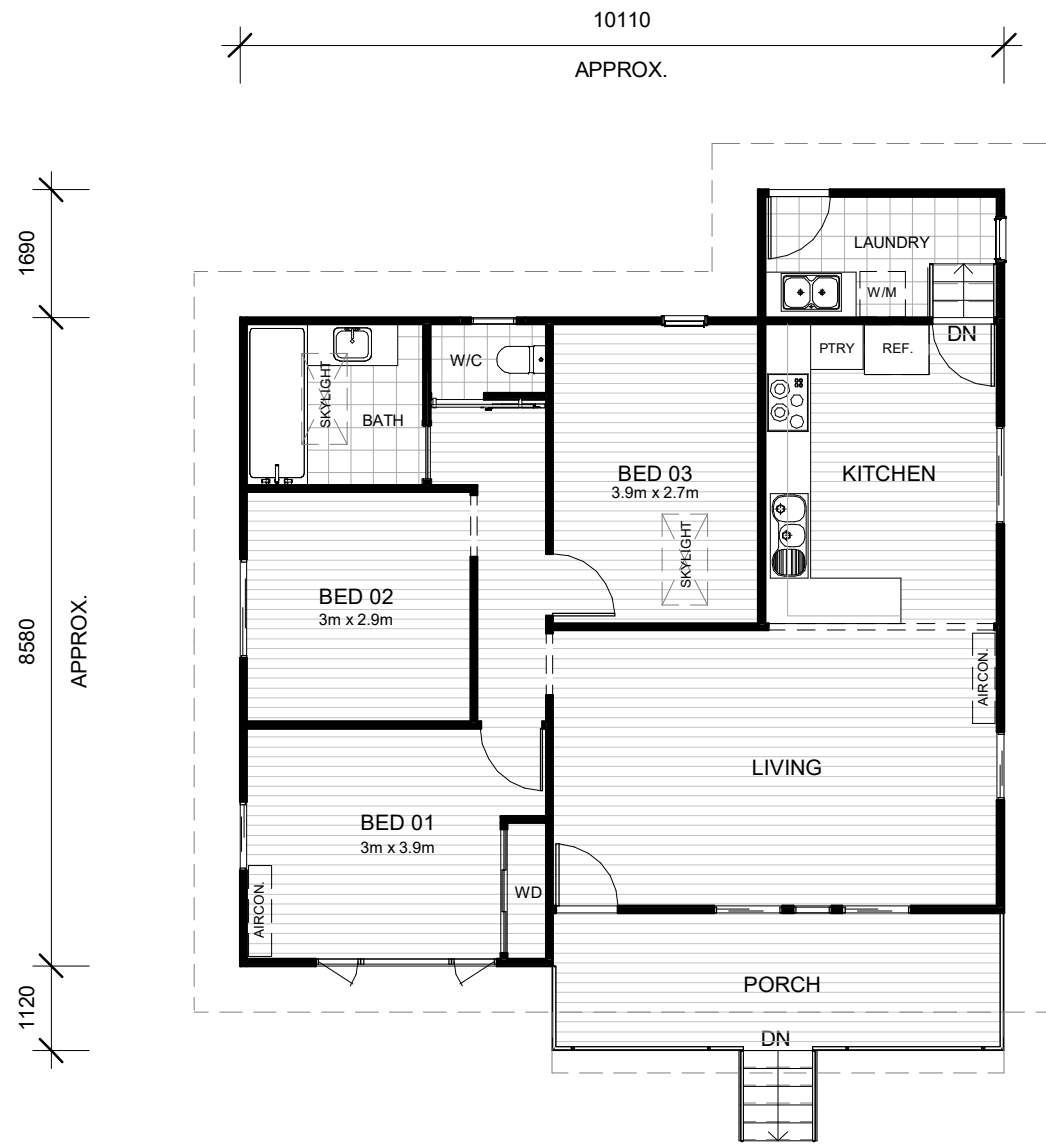

98.8m²

-  3
-  1
-  1

2470 CEILING

ARTIST IMPRESSION ONLY ©MATT BRADLEY DESIGNS PTY LTD

CAMELLIA

www.mattbradleydesigns.com.au - 04 8855 4020

www.queenslandhouseremovers.com.au - 07 5499 2160

INTERNAL AREA = 88.0m²

EXTERNAL AREA = 10.8m²

TOTAL AREA = 93.3m²

matt@mattbradleydesigns.com.au A4 - Scale

98.8m²

 3

 1

 1

2470 CEILING

MARKETING PLAN

1 : 100

ARTIST IMPRESSION ONLY ©MATT BRADLEY DESIGNS PTY LTD

CAMELLIA

www.queenslandhouseremovers.com.au - 07 5499 2160

INTERNAL AREA = 88.0m²

EXTERNAL AREA = 10.8m²

TOTAL AREA = 93.3m²