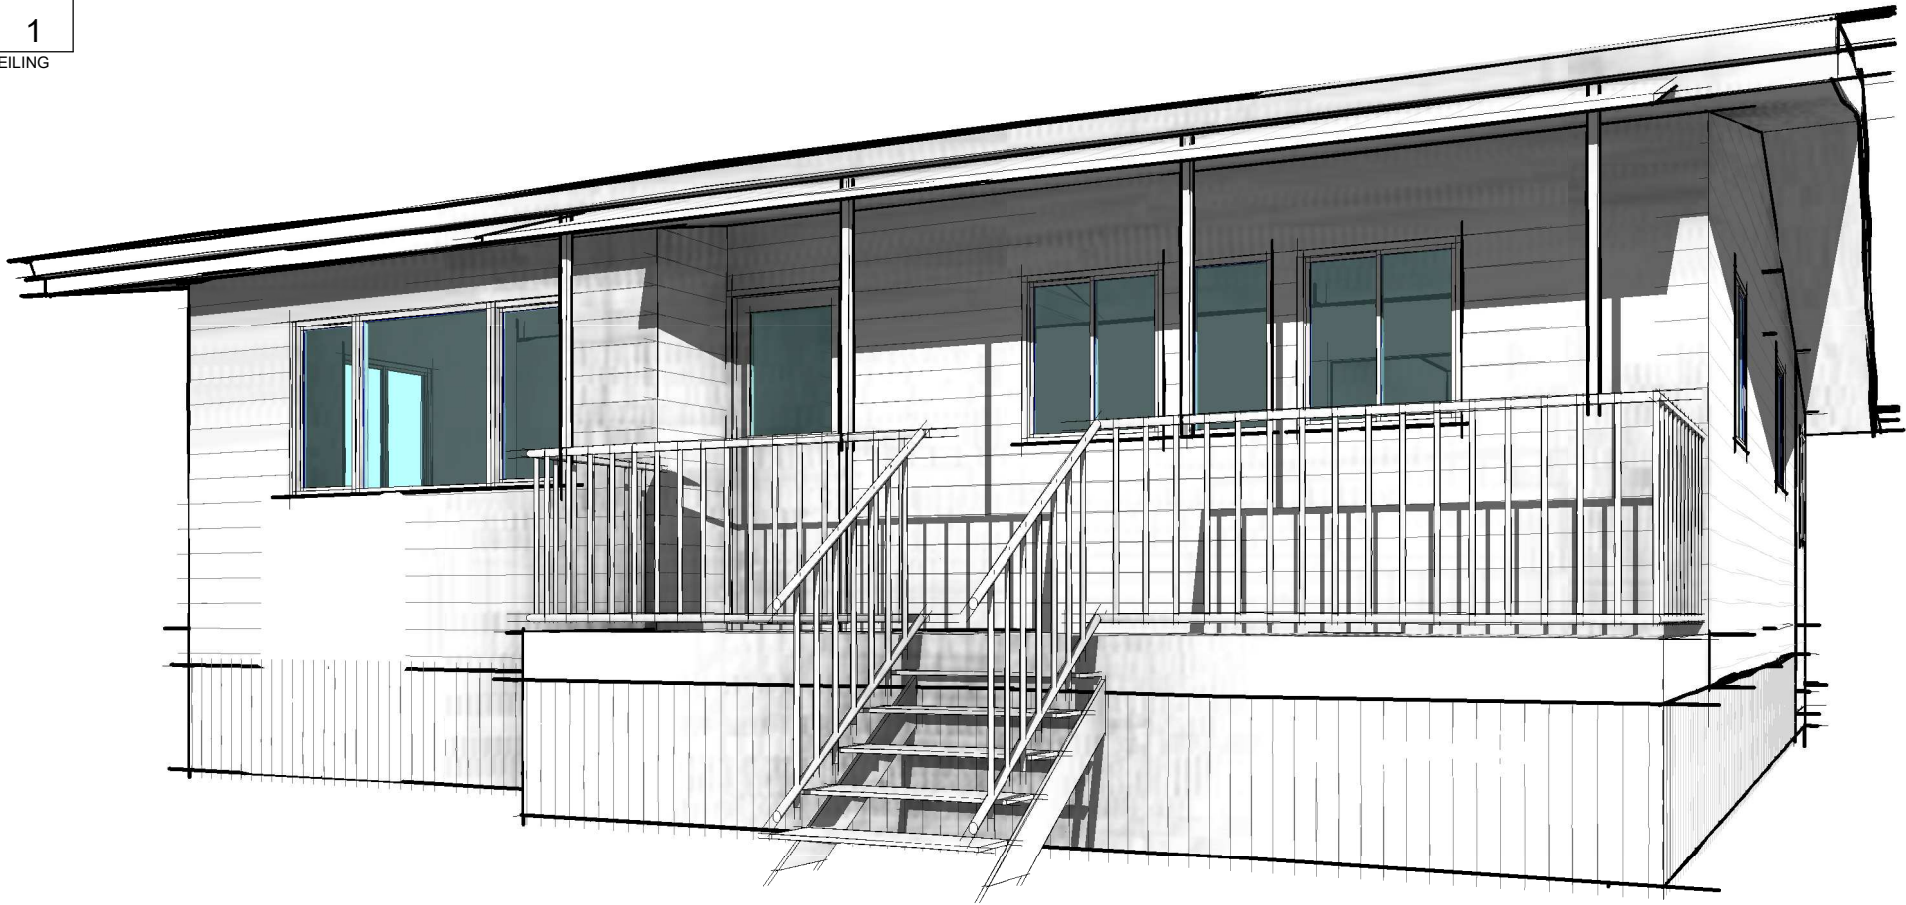

98.8m²

-  3
-  1
-  1

2470 CEILING

ARTIST IMPRESSION ONLY ©MATT BRADLEY DESIGNS PTY LTD

CAMELLIA

www.mattbradleydesigns.com.au - 04 8855 4020

www.queenslandhouseremovers.com.au - 07 5499 2160

INTERNAL AREA = 88.0m²

EXTERNAL AREA = 10.8m²

TOTAL AREA = 93.3m²

matt@mattbradleydesigns.com.au A4 - Scale

98.8m²

 3

 1

 1

2470 CEILING

MARKETING PLAN

1 : 100

ARTIST IMPRESSION ONLY ©MATT BRADLEY DESIGNS PTY LTD

CAMELLIA

www.queenslandhouseremovers.com.au - 07 5499 2160

INTERNAL AREA = 88.0m²

EXTERNAL AREA = 10.8m²

TOTAL AREA = 93.3m²