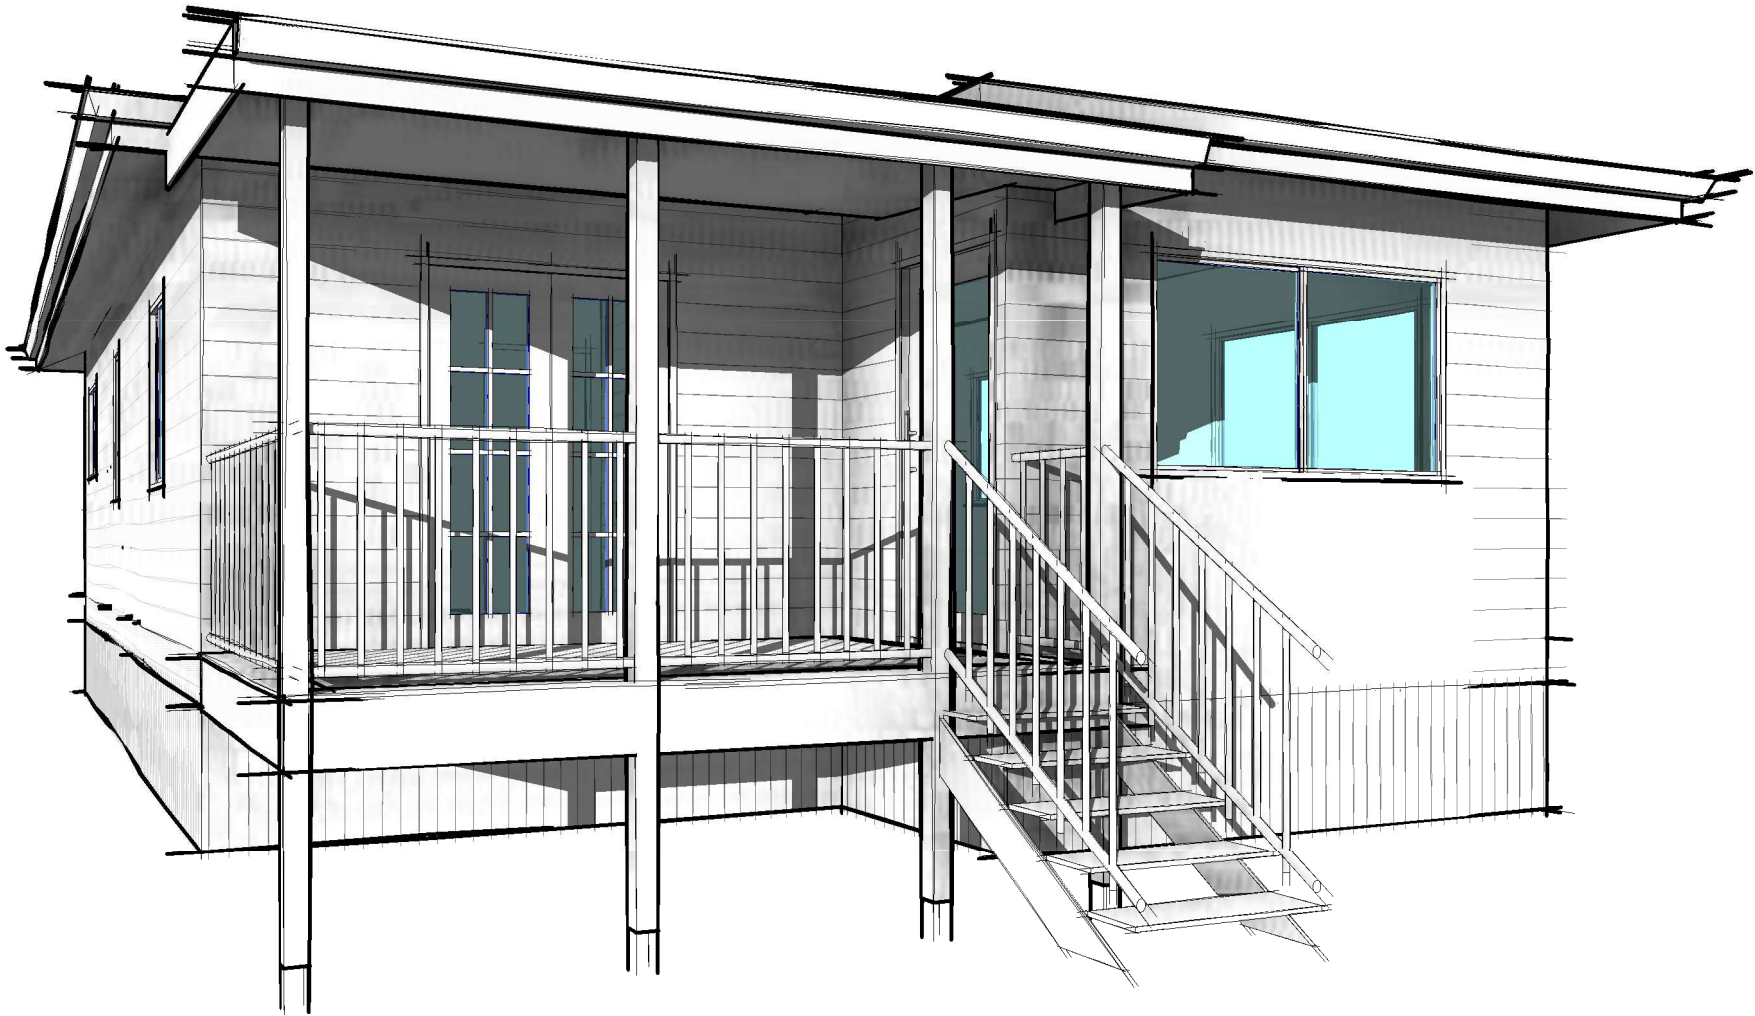

84.6m²

-  2
-  1
-  2

2590 CEILING

ARTIST IMPRESSION ONLY ©MATT BRADLEY DESIGNS PTY LTD

CLAYTON

www.mattbradleydesigns.com.au - 04 8855 4020

www.queenslandhouseremovers.com.au - 07 5499 2160

INTERNAL AREA = 75m²

EXTERNAL AREA = 9.6m²

TOTAL AREA = 84.6m²

matt@mattbradleydesigns.com.au A4 - Scale

84.6m²

-  2
-  1
-  2

2590 CEILING

MARKETING PLAN

1 : 100

ARTIST IMPRESSION ONLY ©MATT BRADLEY DESIGNS PTY LTD

CLAYTON

www.mattbradleydesigns.com.au - 04 8855 4020

www.queenslandhouseremovers.com.au - 07 5499 2160

INTERNAL AREA = 75m²

EXTERNAL AREA = 9.6m²

TOTAL AREA = 84.6m²