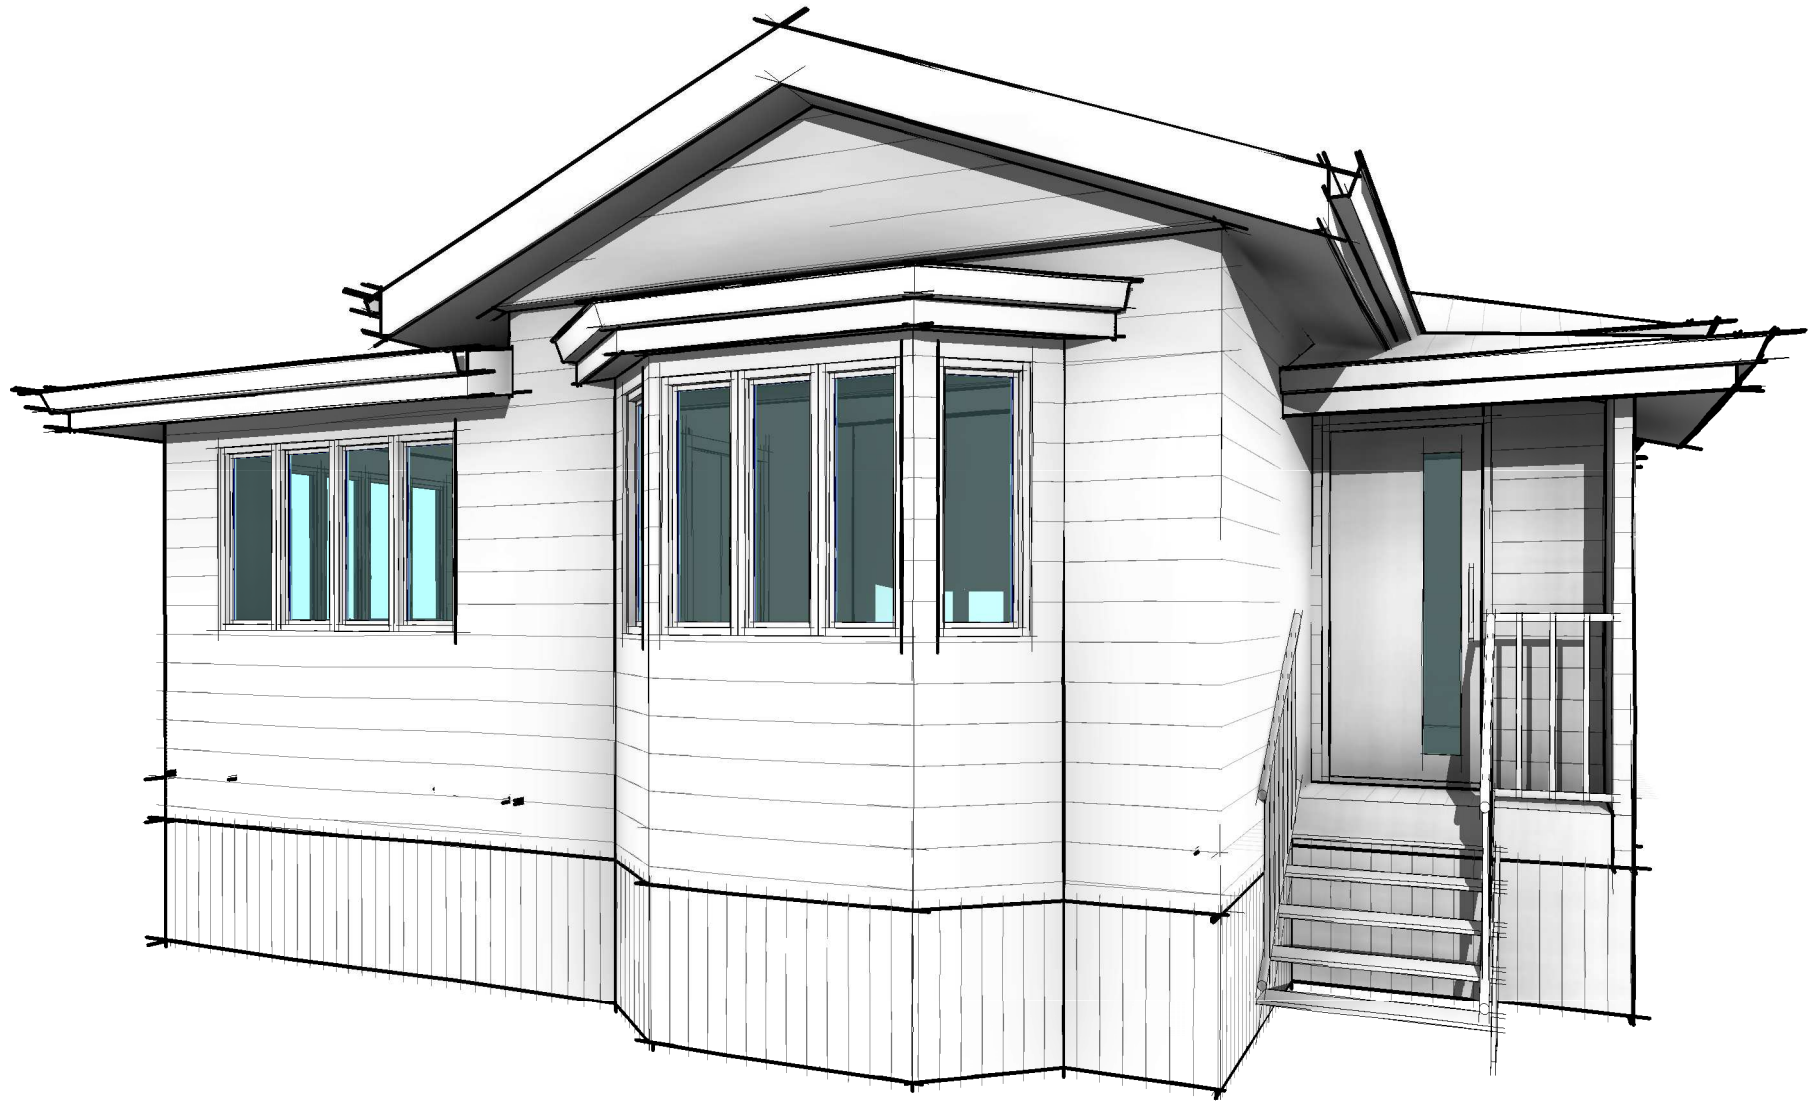

92.1m²

-  2
-  1
-  1

2660 CEILING

ARTIST IMPRESSION ONLY ©MATT BRADLEY DESIGNS PTY LTD

WILSTON

www.mattbradleydesigns.com.au - 04 8855 4020

www.queenslandhouseremovers.com.au - 07 5499 2160

INTERNAL AREA = 89.8m²

EXTERNAL AREA = 2.3m²

TOTAL AREA = 92.1m²

matt@mattbradleydesigns.com.au A4 - Scale

92.1m²

-  2
-  1
-  1

2660 CEILING

MARKETING PLAN

1 : 100

ARTIST IMPRESSION ONLY ©MATT BRADLEY DESIGNS PTY LTD

WILSTON

www.queenslandhouseremovers.com.au - 07 5499 2160

INTERNAL AREA = 89.8m²

EXTERNAL AREA = 2.3m²

TOTAL AREA = 92.1m²

www.mattbradleydesigns.com.au - 04 8855 4020