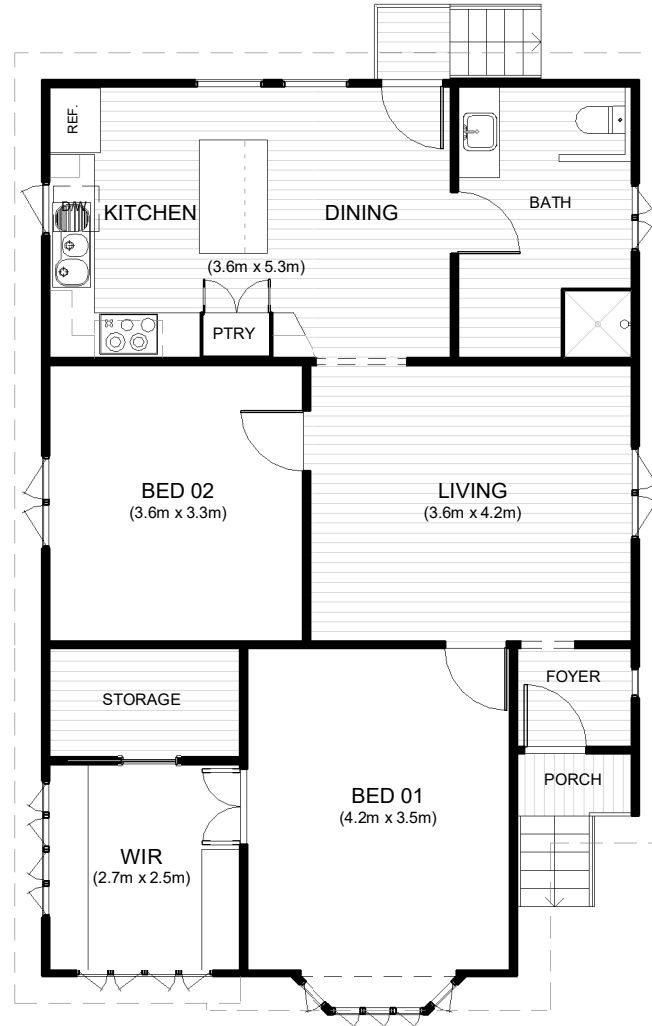

92.1m²

-  2
-  1
-  1

2660 CEILING

ARTIST IMPRESSION ONLY ©MATT BRADLEY DESIGNS PTY LTD

WILSTON

www.mattbradleydesigns.com.au - 04 8855 4020

www.queenslandhouseremovers.com.au - 07 5499 2160

INTERNAL AREA = 89.8m²

EXTERNAL AREA = 2.3m²

TOTAL AREA = 92.1m²

matt@mattbradleydesigns.com.au A4 - Scale

92.1m²

-  2
-  1
-  1

2660 CEILING

MARKETING PLAN

1 : 100

ARTIST IMPRESSION ONLY ©MATT BRADLEY DESIGNS PTY LTD

WILSTON

www.queenslandhouseremovers.com.au - 07 5499 2160

INTERNAL AREA = 89.8m²

EXTERNAL AREA = 2.3m²

TOTAL AREA = 92.1m²

www.mattbradleydesigns.com.au - 04 8855 4020

matt@mattbradleydesigns.com.au A4 - Scale 1 : 100