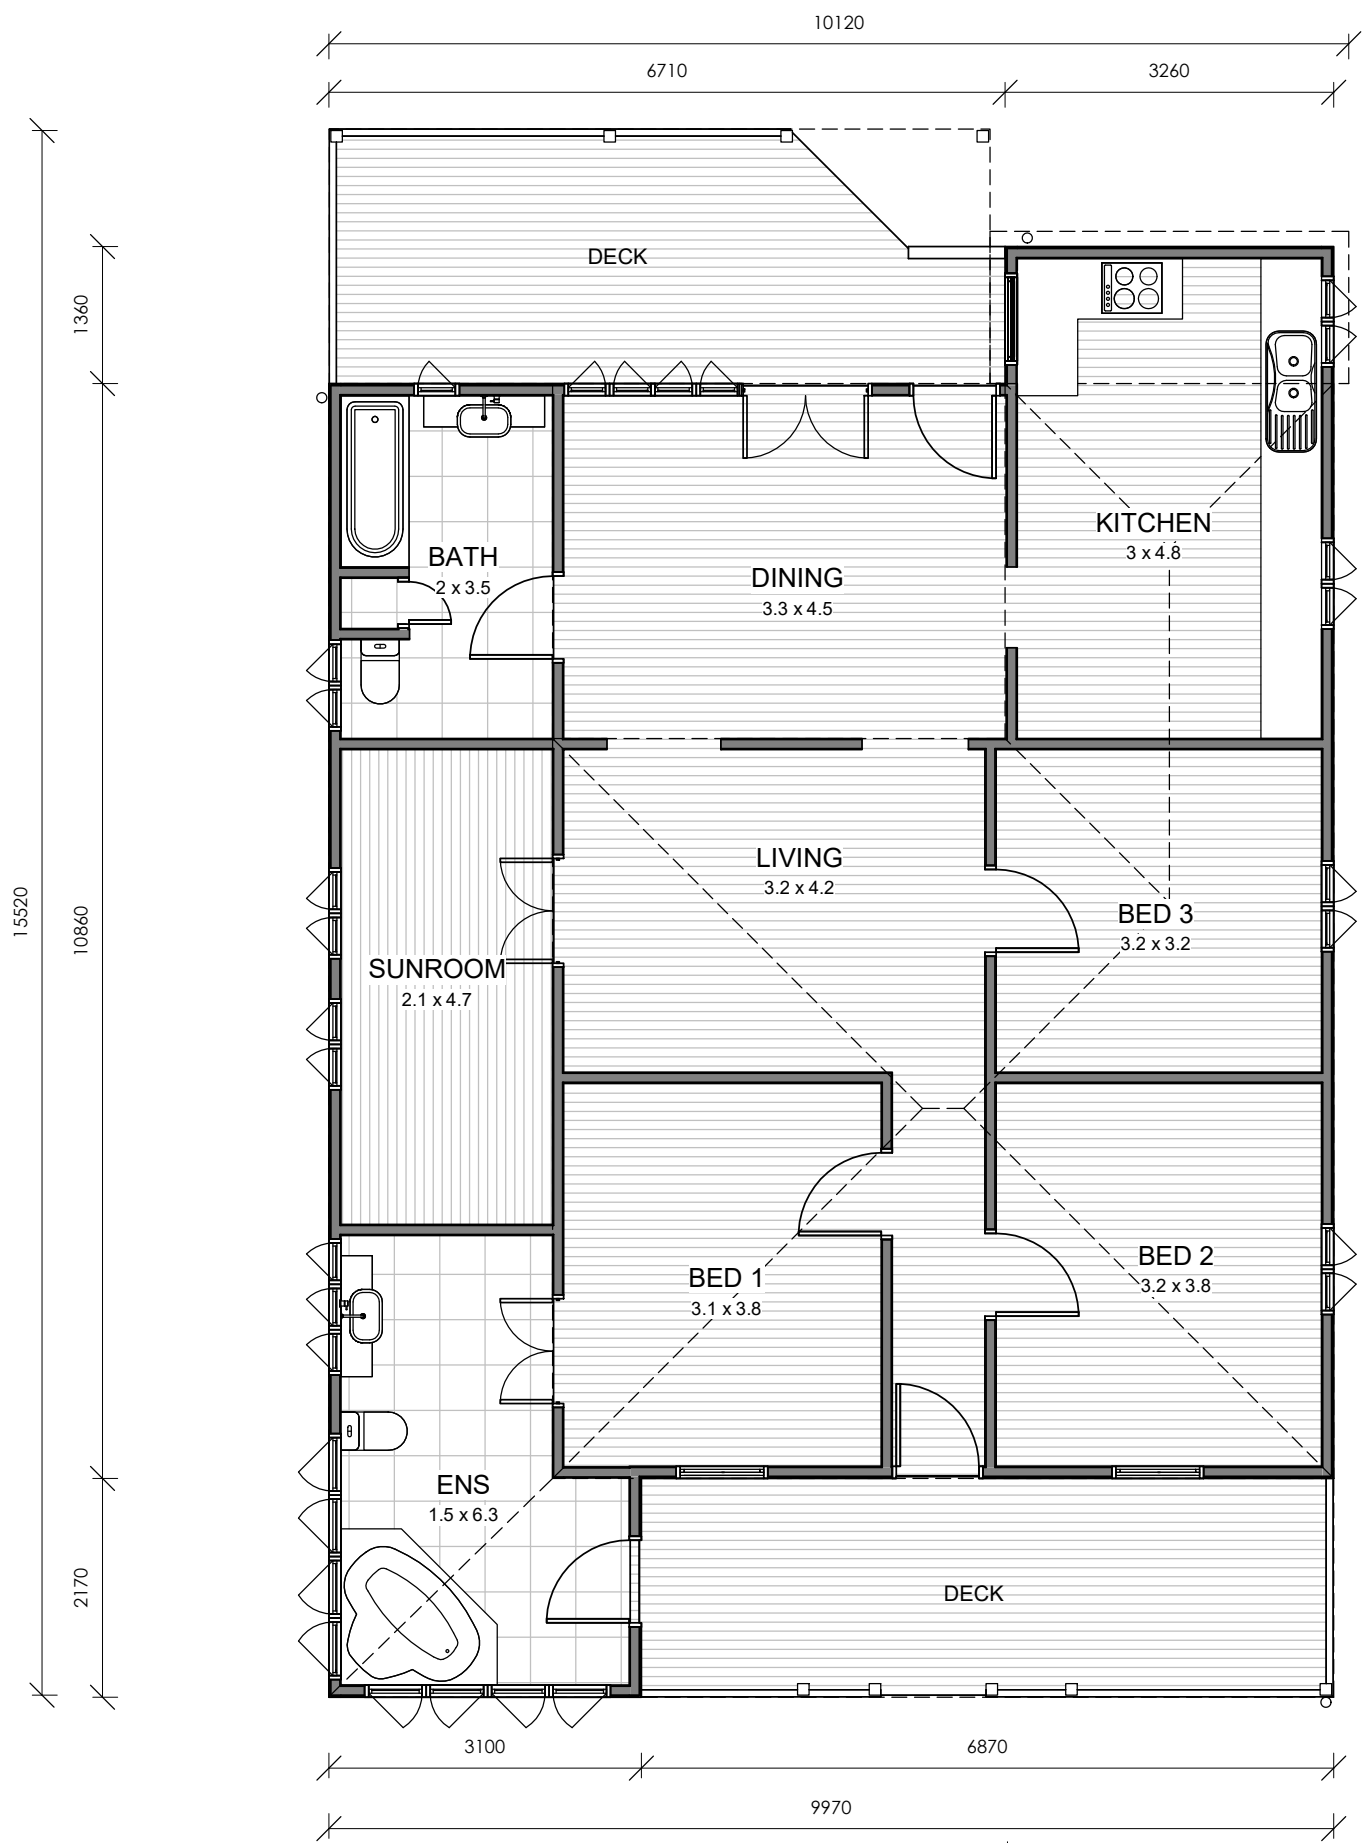

GRANDCHESTER

119.4m²
 3 BED
 1 BATH